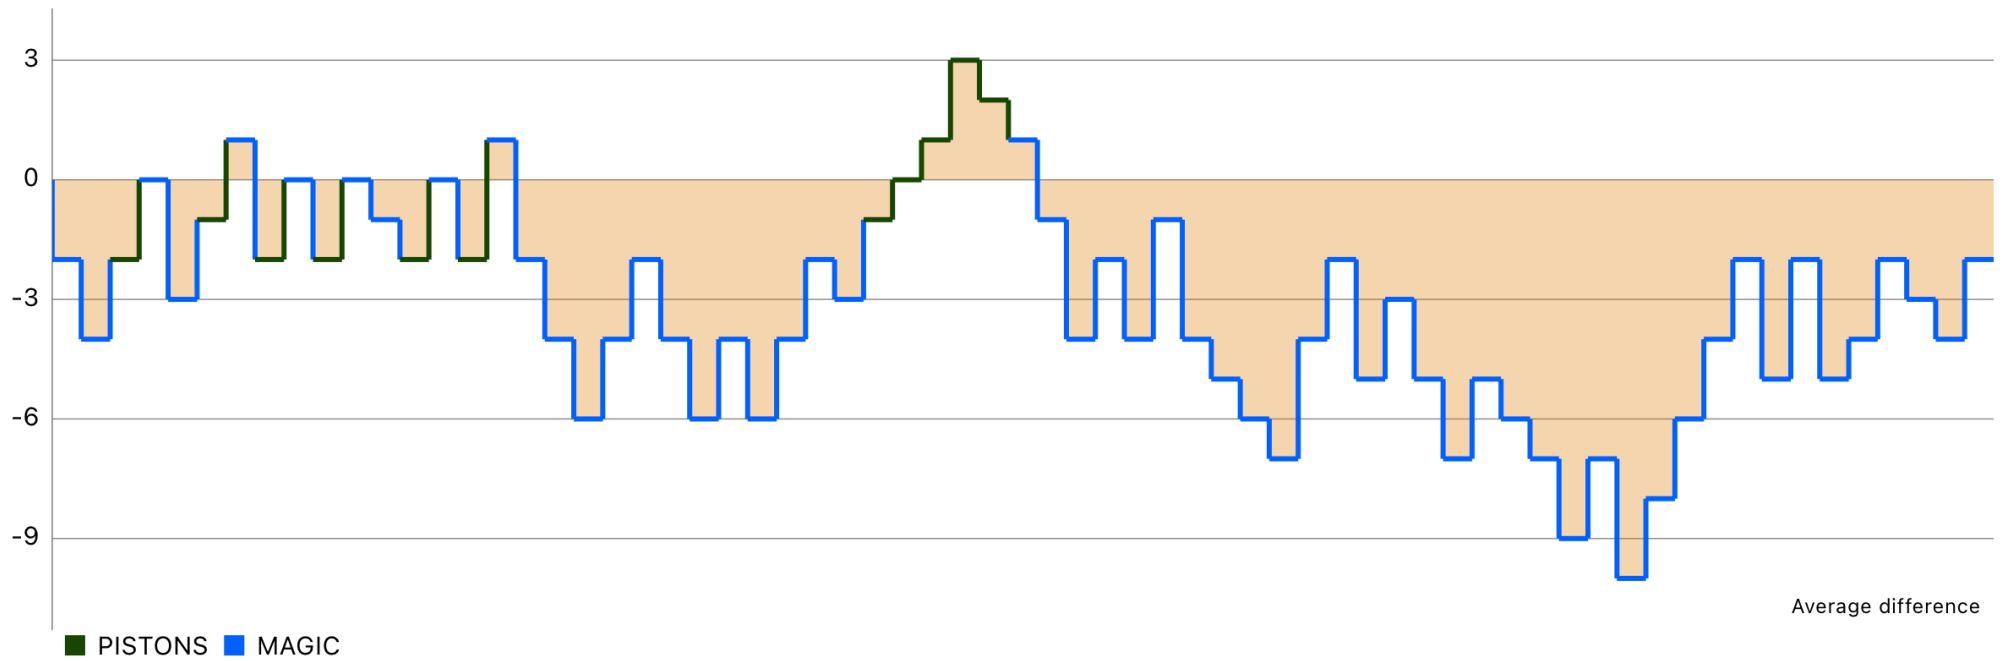

Points	Q1	Q2	Total
PISTONS	29	36	65
MAGIC	30	37	67

Possessions	Q1	Q2	Total
PISTONS	43	33	76
MAGIC	39	30	69

PISTONS	Team leaders	MAGIC
Matt Packard (29)	Points	Devin Dobson-Jacques (25)
Mello Pura-Taylor (3)	Assists	JC Butera (4)
Chris Nadeau (12)	Rebounds	Ethan Johnson (10)
Matt Packard (23)	Efficiency	Devin Dobson-Jacques (25)

Largest lead	Worst lead
10 (49-59)	-3 (33-30)