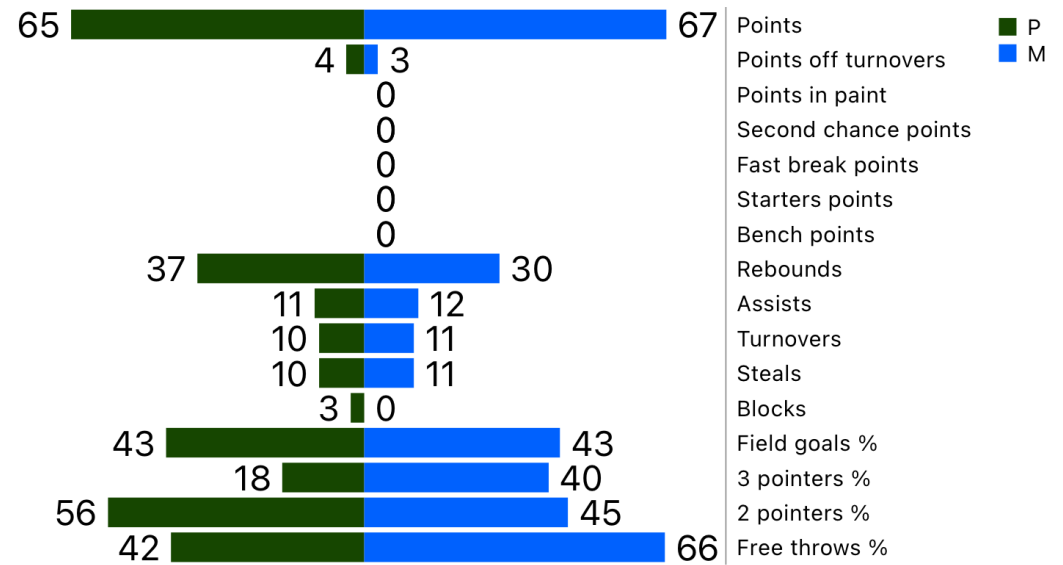

PISTONS (65) vs (67) MAGIC

Game report (Apr 21, 2024)

Basketball
Stats Assistant

Points	Q1	Q2	Total
PISTONS	29	36	65
MAGIC	30	37	67

Possessions	Q1	Q2	Total
PISTONS	43	33	76
MAGIC	39	30	69

PISTONS	Team leaders	MAGIC
Matt Packard (29)	Points	Devin Dobson-Jacques (25)
Mello Pura-Taylor (3)	Assists	JC Butera (4)
Chris Nadeau (12)	Rebounds	Ethan Johnson (10)
Matt Packard (23)	Efficiency	Devin Dobson-Jacques (25)

Largest lead	Worst lead
10 (49-59)	-3 (33-30)

PISTONS

N°	Player	MIN	PTS	FGM	FGA	FG%	3PM	3PA	3P%	2PM	2PA	2P%	FTM	FTA	FT%	OREB	DREB	REB	AST	TOV	STL	BLK	SR	PF	PFD	PIR	EFF	+/-
2	Zack Lane	20:00	8	3	8	37.5%	1	3	33.3%	2	5	40.0%	1	2	50.0%	0	3	3	1	2	1	0	0	3	0	2	5	-4
3	Tyler Hethcoat	40:00	16	8	16	50.0%	0	3	0.0%	8	13	61.5%	0	1	0.0%	0	3	3	2	3	7	1	0	2	0	15	17	5
7	Mello Pura-Taylor	40:00	4	2	7	28.6%	0	2	0.0%	2	5	40.0%	0	2	0.0%	0	9	9	3	4	0	0	0	2	0	3	5	3
10	Corey Nadeau	20:00	0	0	2	0.0%	0	2	0.0%	0	0	0.0%	0	0	0.0%	0	1	1	1	0	0	0	0	0	0	0	0	2
11	Matt Packard	20:00	29	12	26	46.2%	3	12	25.0%	9	14	64.3%	2	2	100.0%	0	6	6	1	1	1	1	0	2	0	21	23	-2
13	Abdi Atoor	00:00	0	0	0	0.0%	0	0	0.0%	0	0	0.0%	0	0	0.0%	0	0	0	0	0	0	0	0	0	0	0	0	-
18	Jacob Kelly	00:00	0	0	1	0.0%	0	0	0.0%	0	1	0.0%	0	0	0.0%	0	1	1	1	0	0	0	0	0	0	1	1	-12
23	Reginald Beaulieu	00:00	0	0	0	0.0%	0	0	0.0%	0	0	0.0%	0	0	0.0%	0	2	2	1	0	0	0	0	1	0	2	3	-7
24	Chris Nadeau	40:00	8	4	6	66.7%	0	0	0.0%	4	6	66.7%	0	0	0.0%	0	12	12	1	0	1	1	0	2	0	19	21	5
	Total		65	29	66	43.9%	4	22	18.2%	25	44	56.8%	3	7	42.9%	0	37	37	11	10	10	3	0	12	0	63	75	-