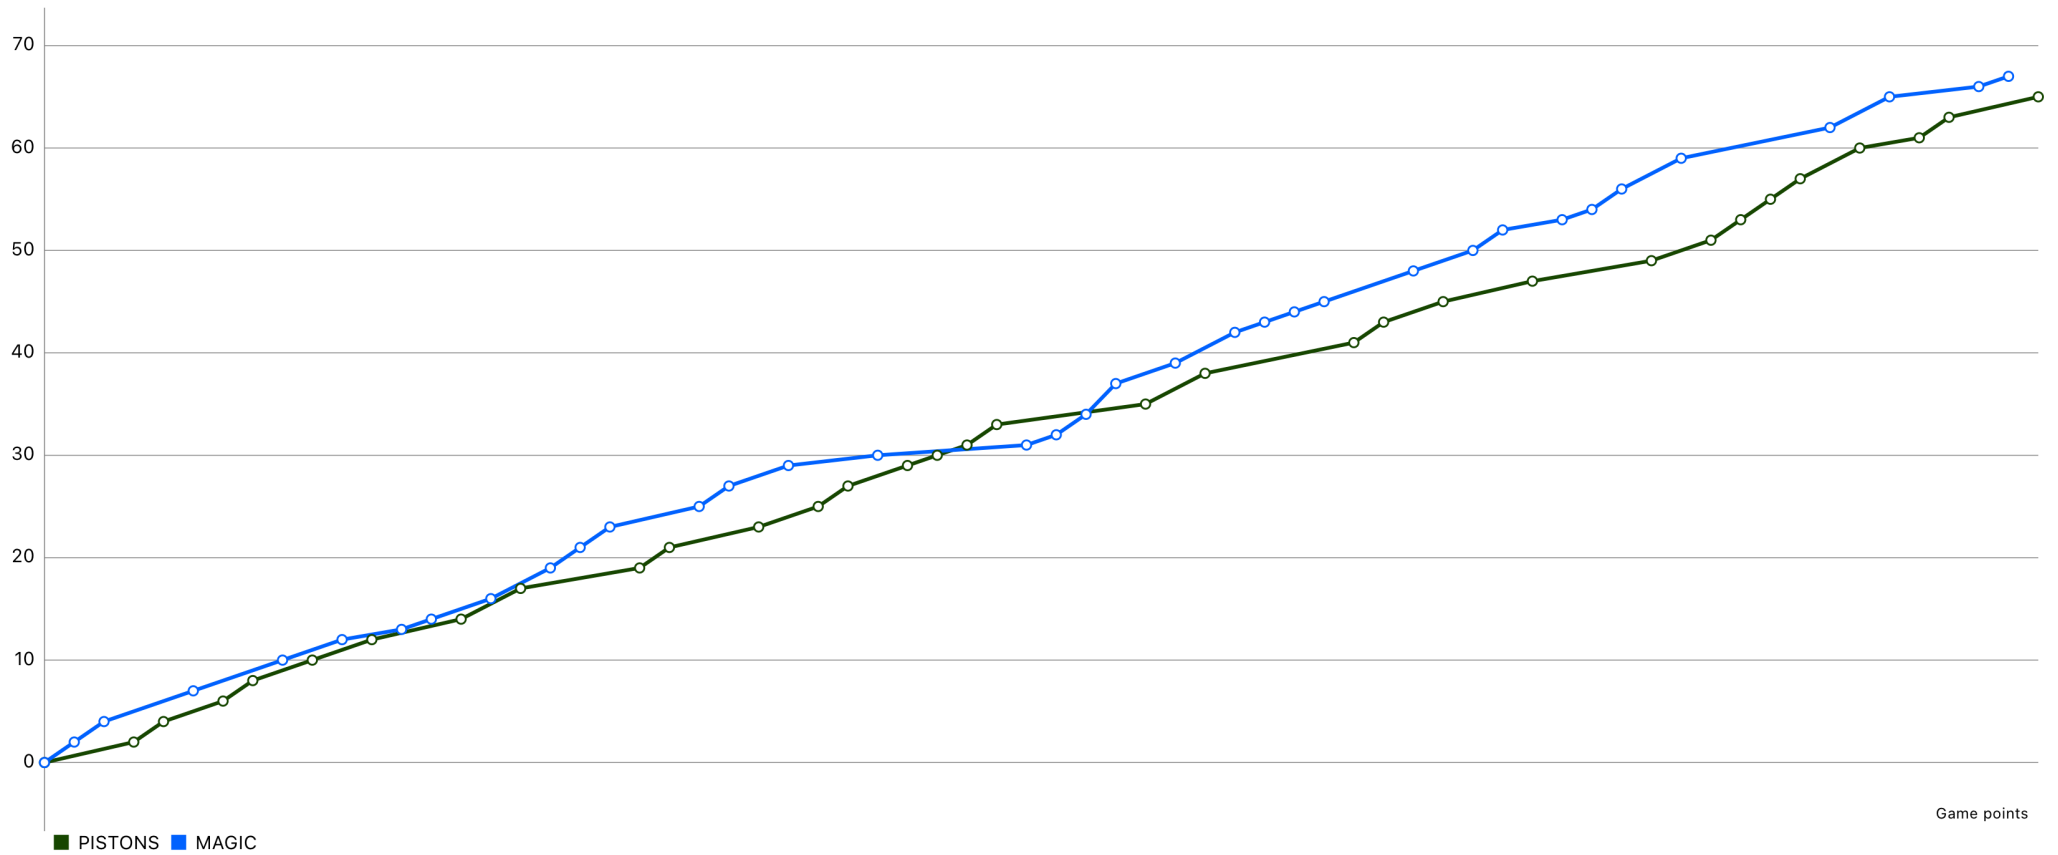

PISTONS (65) vs (67) MAGIC

Game report (Apr 21, 2024)

Basketball
Stats Assistant

Points	Q1	Q2	Total
PISTONS	29	36	65
MAGIC	30	37	67

Possessions	Q1	Q2	Total
PISTONS	43	33	76
MAGIC	39	30	69

PISTONS	Team leaders	MAGIC
Matt Packard (29)	Points	Devin Dobson-Jacques (25)
Mello Pura-Taylor (3)	Assists	JC Butera (4)
Chris Nadeau (12)	Rebounds	Ethan Johnson (10)
Matt Packard (23)	Efficiency	Devin Dobson-Jacques (25)

Largest lead	Worst lead
10 (49-59)	-3 (33-30)

PISTONS

N°	Player	MIN	PTS	FGM	FGA	FG%	3PM	3PA	3P%	2PM	2PA	2P%	FTM	FTA	FT%	OREB	DREB	REB	AST	TOV	STL	BLK	SR	PF	PFD	PIR	EFF	+/-
2	Zack Lane	20:00	8	3	8	37.5%	1	3	33.3%	2	5	40.0%	1	2	50.0%	0	3	3	1	2	1	0	0	3	0	2	5	-4
3	Tyler Hethcoat	40:00	16	8	16	50.0%	0	3	0.0%	8	13	61.5%	0	1	0.0%	0	3	3	2	3	7	1	0	2	0	15	17	5
7	Mello Pura-Taylor	40:00	4	2	7	28.6%	0	2	0.0%	2	5	40.0%	0	2	0.0%	0	9	9	3	4	0	0	0	2	0	3	5	3
10	Corey Nadeau	20:00	0	0	2	0.0%	0	2	0.0%	0	0	0.0%	0	0	0.0%	0	1	1	1	0	0	0	0	0	0	0	0	2
11	Matt Packard	20:00	29	12	26	46.2%	3	12	25.0%	9	14	64.3%	2	2	100.0%	0	6	6	1	1	1	1	0	2	0	21	23	-2
13	Abdi Atoor	00:00	0	0	0	0.0%	0	0	0.0%	0	0	0.0%	0	0	0.0%	0	0	0	0	0	0	0	0	0	0	0	0	-
18	Jacob Kelly	00:00	0	0	1	0.0%	0	0	0.0%	0	1	0.0%	0	0	0.0%	0	1	1	1	0	0	0	0	0	0	1	1	-12
23	Reginald Beaulieu	00:00	0	0	0	0.0%	0	0	0.0%	0	0	0.0%	0	0	0.0%	0	2	2	1	0	0	0	0	1	0	2	3	-7
24	Chris Nadeau	40:00	8	4	6	66.7%	0	0	0.0%	4	6	66.7%	0	0	0.0%	0	12	12	1	0	1	1	0	2	0	19	21	5
	Total		65	29	66	43.9%	4	22	18.2%	25	44	56.8%	3	7	42.9%	0	37	37	11	10	10	3	0	12	0	63	75	-